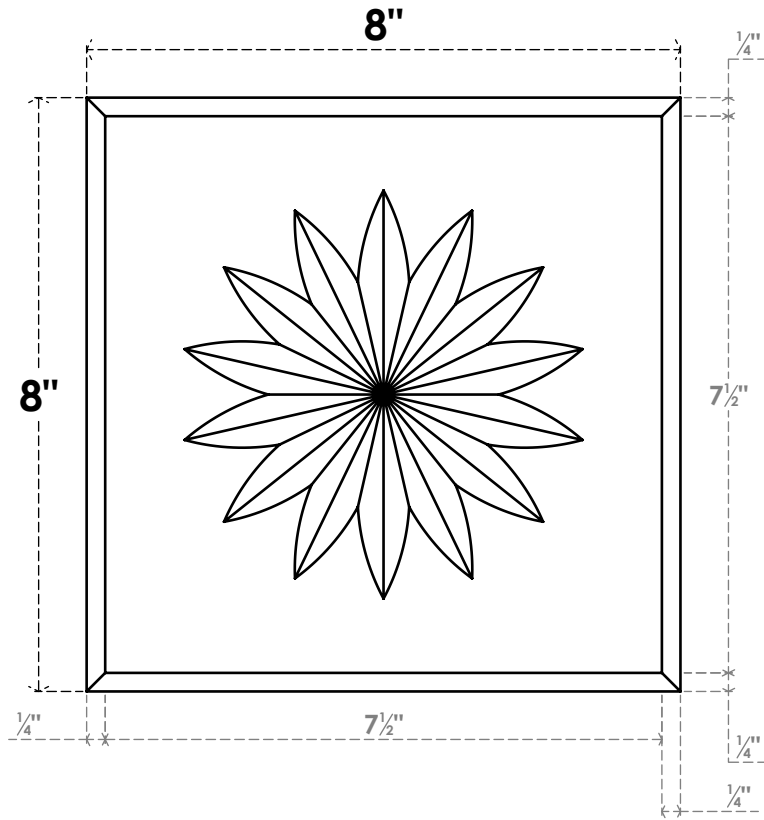

ROSP080X080X075SDG10

8"W X 8"H X 3/4"P STANDARD SEDGWICK FLOWER ROSETTE WITH BEVELED EDGE, ARCHITECTURAL GRADE PVC

FRONT

SIDE

EKENA MILLWORK
2300 WEST MAIN ST.
CLARKSVILLE, TX 75426
TOLL FREE: 866-607-0453
WWW.EKENAMILLWORK.COM