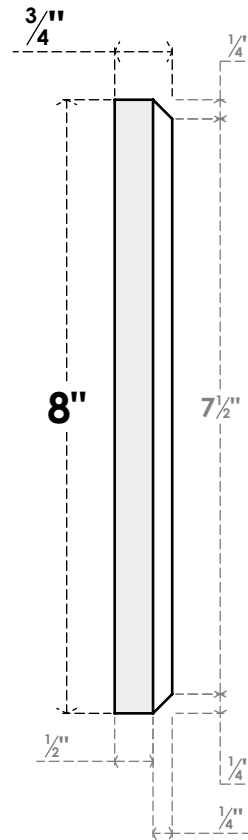

ROSP080X080X075SDG10

8"W X 8"H X 3/4"P STANDARD SEDGWICK FLOWER ROSETTE WITH BEVELED EDGE, ARCHITECTURAL GRADE PVC

FRONT

SIDE

EKENA MILLWORK
2300 WEST MAIN ST.
CLARKSVILLE, TX 75426
TOLL FREE: 866-607-0453
WWW.EKENAMILLWORK.COM

NOTES

1. INSTALLATION TO BE COMPLETED IN ACCORDANCE WITH MANUFACTURER'S SPECIFICATIONS.
2. DRAWING MAY NOT BE TO SCALE
3. THIS DRAWING IS INTENDED FOR DESIGN AND PLANNING PURPOSES ONLY.
4. ALL INFORMATION CONTAINED HEREIN WAS CURRENT AT THE TIME OF DEVELOPMENT BUT MUST BE REVIEWED AND APPROVED BY THE PRODUCT MANUFACTURER TO BE CONSIDERED ACCURATE.
5. ARCHITECTURAL GRADE PVC PRODUCTS ARE MADE FROM EXPANDED CELLULAR PVC AND COME NATURALLY WHITE BUT MAY BE PAINTED